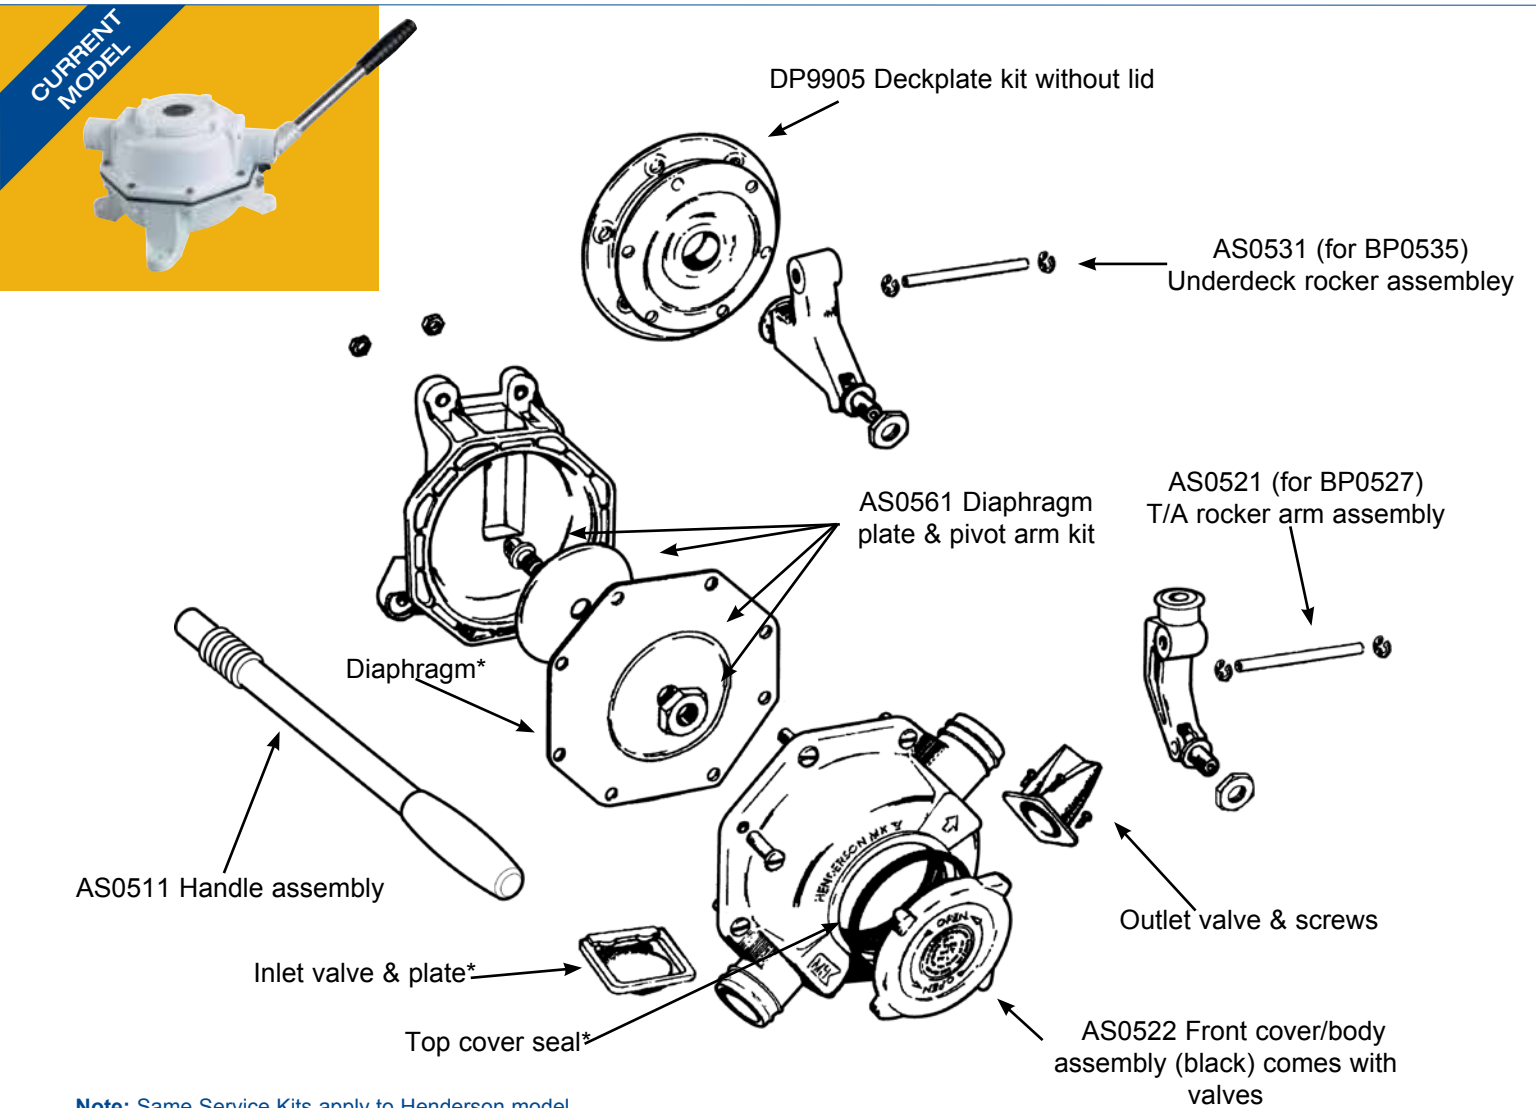

Manual Toilet Waste Pumps

Mk 5 Sanitation

Bulkhead: BP0527, Thru Deck: BP0535

Note* Contained in Service Kit AK8050

Note: Same Service Kits apply to Henderson model

Accessories

DP9905 Deck Ring (for BP0535 only)	2	Circlip large
DV5606 1 1/2" Diverter Valve	2	Circlip small
EB3488 1 1/2" Elbow	8	Screw M5x25
YP6114 1 1/2" Y Piece	8	Nut M5

Service Kits

AK8050 Service Kit with Complete Set of Serviceable Parts

Qty	Containing
1	Inlet valve plate
2	Inlet valve
2	Valve screw short
1	Top cover seal
1	Diaphragm
1	Outlet valve
2	Valve screw long

AS0522 Front Cover/ Body Assembly (black) comes with Valves

Qty	Containing
1	Top cover
1	Front cover/ body (white)
1	Inlet valve plate
1	Inlet valve
2	Valve screw short
1	Top cover seal
8	Assembly screws
1	Outlet valve
2	Valve screw long

DP9905 Deckplate White without Lid

Qty	Containing
1	Deckring white
1	Deckseal (with 6 holes)
4	Screws
4	Nuts
4	Screws M6x40
2	M6x40 CH

AS0521 Rocker Arm Assembly (white) comes with Valves

Qty	Containing
1	T/A Rocker arm
1	Pivot arm
1	Rocker arm nut
1	Pivot pin
1	Hinge pin
2	Circlip large
2	Circlip small