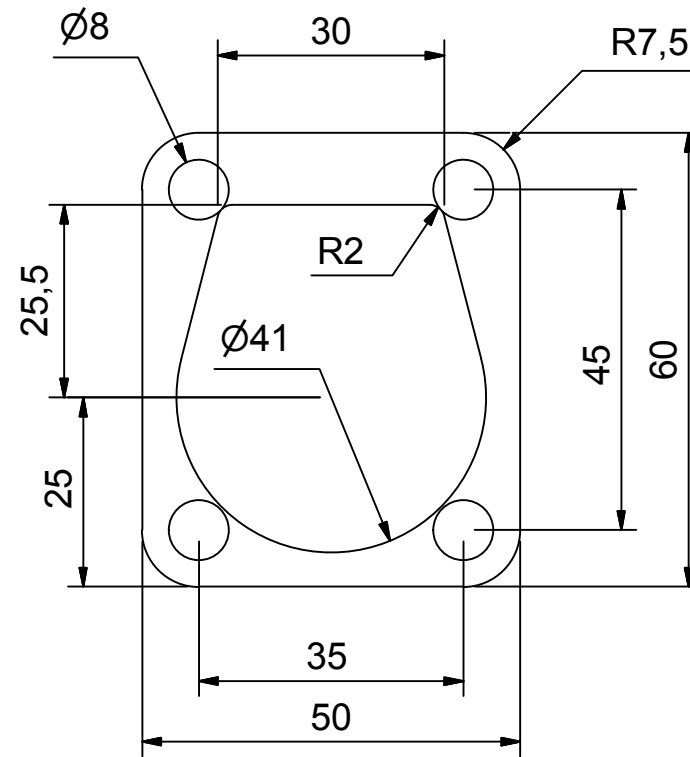

ROCA®

Cut-out for flush mounted pull ring 421772.