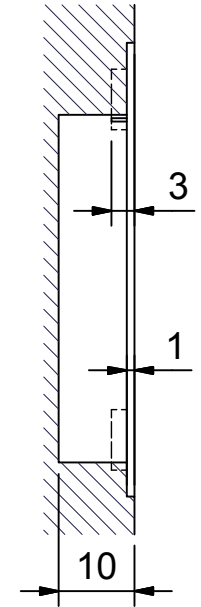

ROCA®

Cut-out for flush mounted pull ring 421772.